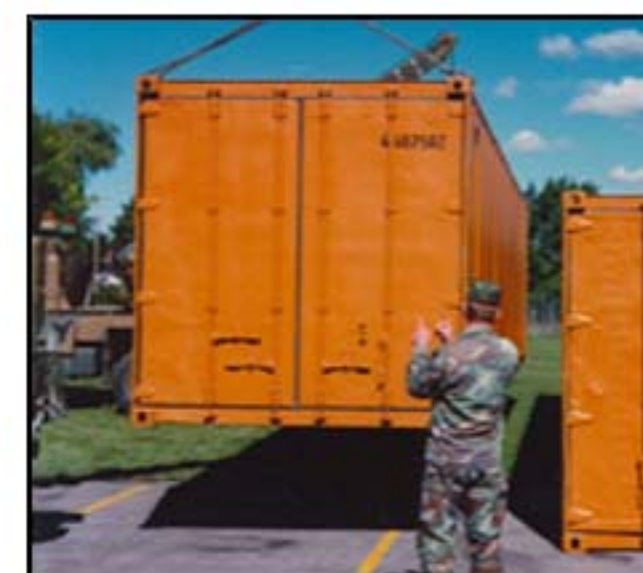

Welcome to Instant Mini Storage

Do you have short-term, long-term, or seasonal storage needs?
Running out of storage space?

Unable to expand your current facility?

Instant Mini Storage (IMS) has years of experience serving commercial and industrial businesses in the Greater Wisconsin and Illinois areas.

Portable Instant Mini Storage units could be your answer.

Our mobile storage pods are great alternatives to low cost and secure storage space to your existing site. Instant Mini Storage containers are delivered to your site when and where you need them for your short-term, long-term, or seasonal storage needs.

Instant Mini Storage Containers are:

- Self-Contained
- Available for Rent/Lease or Purchase
- Portable to Suit Your Needs
- Safe/Secure
- Metal Constructed of Heavy Duty Steel
- Vented
- Accessible at Ground Level
- Economical
- Versatile